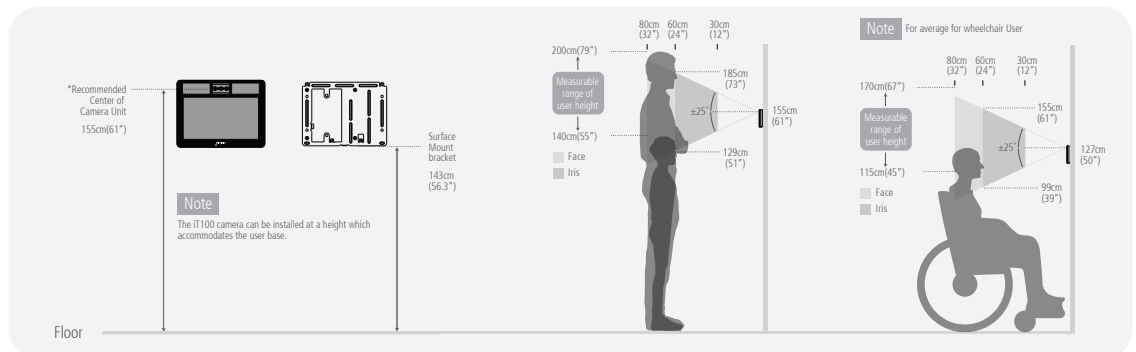

Eye Safety Certified

Tested and meets UL, ANSI, and international eye safety standards.

Advanced Security

Information is encrypted, Secure Boot platform and Advanced Network security.

Open Android Platform

Open Android Platform provides for third party application development.

Specifications

Dimensions (W x H x D)	18cm x 14cm x 3cm (7.1" x 5.4" x 1.2")
Weight	1.2lbs (543g)
Type	Walk-up
Power Input / Consumption	12 - 24 VDC (auto - +/- 500 mv ripple voltage industry standard) / Max. 30watt
OS	Android OS 7.1
User Interface	Self-guidance with displayed images on LCD
Operation	Iris and or Face, Face + Iris Fusion
User Capacity	Up to 5,000 1:N, 100,000 1:1 users
Transactions	Number of transaction logs on device DB: 1M (Iris) / 100,000 (Face)
Encryption	AES256
USB	1 Port

Matching Speed	Less than 1 sec
Tilt	Auto Range: -25° ~ +25°
Languages	Support multiple languages and characters simultaneously
Algorithm	IrisCapture / DualEyelInfo™ / Countermeasure / Face Matching
Real Time Clock	Internal battery
Proximity detection	ToF Sensor
Certifications	CE, FCC, KC, Eye Safety, UL294
Operating Range	Iris Camera: 30 ~ 60cm (12~24") / Face Camera: 30~80cm max (12~32")
Temperature	Operating: 0 ~ 45°C (32 ~ 113°F) / Storage: -20 ~ 90°C (-4 ~ 194°F)
Connectivity	Ethernet or Wi-Fi (optional) Relay
Upgradable Hardware	Weigand, GPI, Serial Interface, External Card Reader

Installation

IrisTime™ Solution

Iris ID's IrisTime™ solutions continue to set the standard for integration, performance and versatility for iris recognition. Whether you are looking for a single biometric solution, or a fusion of iris and face recognition, the IrisTime™ product is the answer. Integration with cards, or keypad input is also possible. IrisTime™ offers a built in App, the iTMS Solution and also provides a development environment for the application developer. A REST API provides access to all of the features and functions of the IrisTime™ platform.

iTMS™

The iTMS™ (iT100 Management System) is a device management application that runs on Windows/Mac OS/Linux workstation that can manage multiple iT100's using the REST API. iTMS™ allows the administrator/operator to configure the iT100 so that it can instantly be up and running.

Use Cases

Time & Attendance

Laboratory

Buildings

Healthcare

Manufacturing

Construction

Iris ID Systems, Inc.

8 Clarke Drive, Cranbury, NJ 08512, USA

Tel. +1-609-819-4747 Fax. +1-609-819-4736

www.irisid.com | sales@irisid.com

© 2020 Iris ID Systems, Inc. All rights reserved. Design and specification subject to change without notice.

IRIS ID AUTHORIZED RESELLER