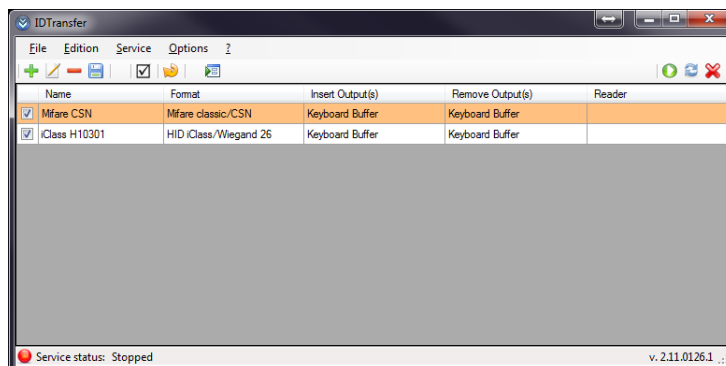

Contact Information

Phone:
(949) 514-8844

Email:
sales@smartcontactless.com

Website:
www.SmartContactless.com

Follow us on Twitter:
twitter.com/smrtcontactless

Like us on YouTube:
youtube.com/smartcontactless

Options	13.56 MHz	125Khz	Supported RFID Chips	No.	CSN
Identifier Export Format			Mifare Classic and DESFire EV1	√	√
Decimal	√	√	Mifare Plus		√
Hexadecimal	√	√	Mifare Ultralight		√
Binary	√	√	HID iCLASS	√	√
MSB / LSB Support	√		HID Prox	√	
Add Field Name	√	√	ATMEL		√
Add Reader Name	√	√	INSIGHT PicoPass	√	√
Add Event Date and Hour	√	√	Sony FELICA		√
Left and/or Right Truncate	√	√	LEGIC Advant		√
Action on Card Removal	√	√	i-Code		√
Destinations:			TAG-it		√
Keyboard Buffer	√	√	TWIC		√
TCP, UDP and COM Ports	√	√	EM		
Registry Database	√	√		4001	√
Text File and XML Database	√	√		4002	√
WEB (IE)	√	√		4100	√
Batch	√	√		4102	√
eMail	√	√		4135	√
FTP	√	√			
Web Service	√	√	Compatible Formats		
			Wiegand 26		√
Compatible Readers			Wiegand 34 and 37 (with and without FC)		√
		Deister RDL5 RFID			
Omnikey 6321 or 5x2x		Mouse	Clock & Data		√
Stid STR		RFIDeas pcProx 82 Series	Custom		√
Cherry ST-1275		AxessTMC			
SCM Micro SDI010		ProMag PCR300MU	Operating Systems	32 / 64 bit	
SpringCard Prox 'N' Roll		Phg Admitto10	Windows XP - Server 2003	√	
			Windows Vista - Server 2008	√	
			Windows 7/8 - Server 2008 R2	√	

Buy ISLOG software and other contactless RFID products at www.SmartContactless.com