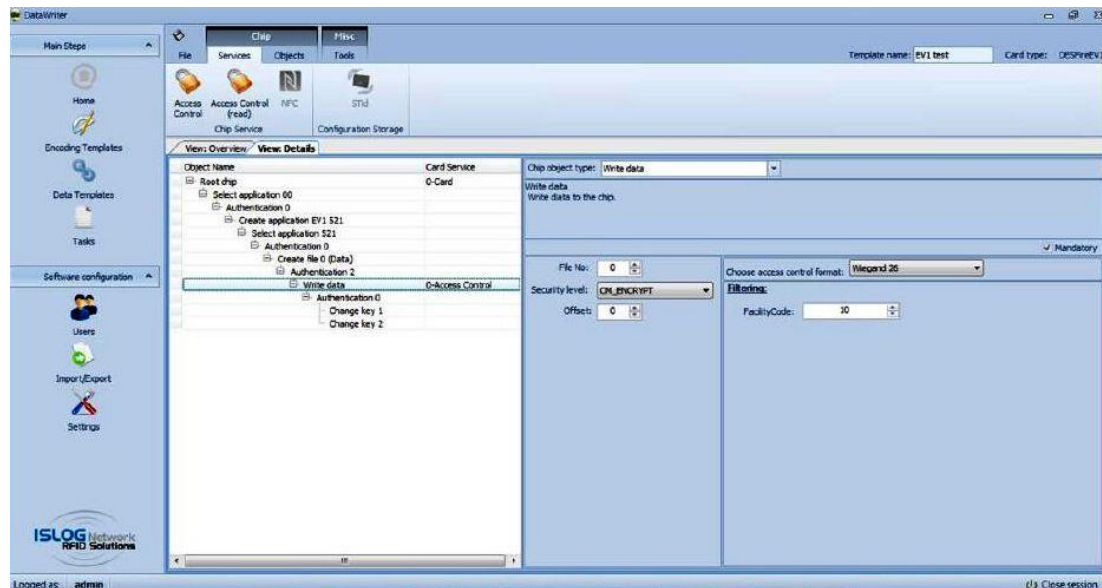

Like us on YouTube:
youtube.com/smartcontactless

DataWriter™

Encode 125 kHz and 13.56 MHz cards and tags

- Encode your own 13.56MHz cards, tags, and fobs
- Create and manage security keys
- Create reader configure cards
- Use pre-registered or create custom formats
- Integrate with physical access control systems from TYCO, Honeywell, PACOM and other access control platforms.
- Software plug-in available for supported card printers for one-step encoding and personalization (call for list of supported printers)